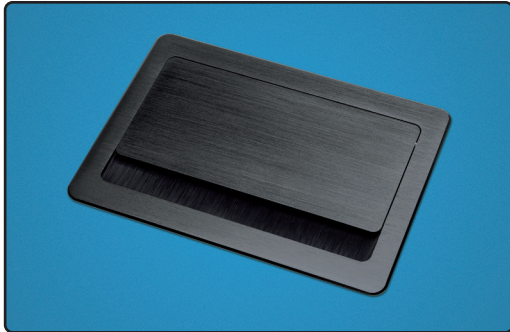

This horizontal power unit is designed for your smaller boardroom applications with a need for your AV outlets, with the ability to flip up exposing the sockets and allowing the plugs to still be plugged in once closed.

Standard unit with a choice of 3 modules per unit.

The unit is constructed in aluminium which provides excellent strength to any work surface.

Through wiring to allow for "daisy chain" installations via interconnect leads and splitter block.

## OPTIONS

**Standard Body Colour:**

**Graphite**

Anodised black body with black brush strip.