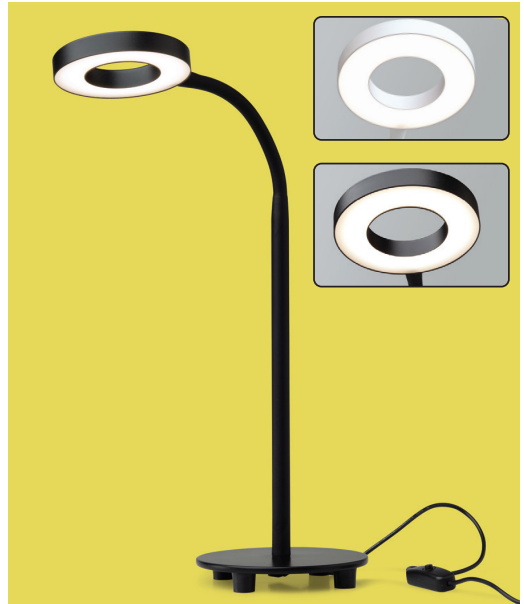

Task ambient lighting (aka dual source lighting) is the solution. It's not just adding an adjustable task light, it also reduces the overhead lighting to lower levels.

Our USB LED Desk Lamp delivers a bright high quality task light to your workspace. Maximizing your productivity and enhancing your mood. It doubles as a great light source specifically designed to enhance your appearance on Video Calls & Live Broadcasts. Exceptional colour accuracy (CRI > 90%) and a colour temperature of 4000 Kelvin make for an incredibly soft bright light.

Added benefits include Unique Ring design and Low power consumption. With no UV Emissions, this Task Light is the perfect Home/Office Lamp.

SPECIFICATIONS

USB Power source min. requirement:	5V 2A
Lamp height:	410mm
LED Power:	10 Watt
LED Colour Temperature:	4000K 400LM
LED Colour Rendering Index:	>90 CRI

OPTIONS

Standard Body Colours:

White

Black

APPROVALS

- South Africa Letter of Authority LOA certificate number: 172190/001

Dual source lighting concept:

- Reduce ambient lighting.
- Resulting in up to 40% energy saving.

Single light source

Dual light source

Importance of dual source lighting location:

- Eliminates reflective glare from lamp.

Reflective glare

Reflective glare avoided

Patents pending.
Designed and manufactured
in South Africa.