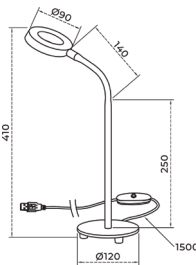

APPROVALS

- South Africa Letter of Authority LOA certificate number: 172190/001

Dual source lighting concept:

- Reduce ambient lighting.
- Resulting in up to 40% energy saving.

Importance of dual source lighting location:

- Eliminates reflective glare from lamp.

Patents pending.
Designed and manufactured
in South Africa.

Electrical furniture specialists. Integrating technology into
furniture with elegantly functional solutions

tel: 010 599 0444 | e-mail: info@design4.co.za | www.d-4.co.za